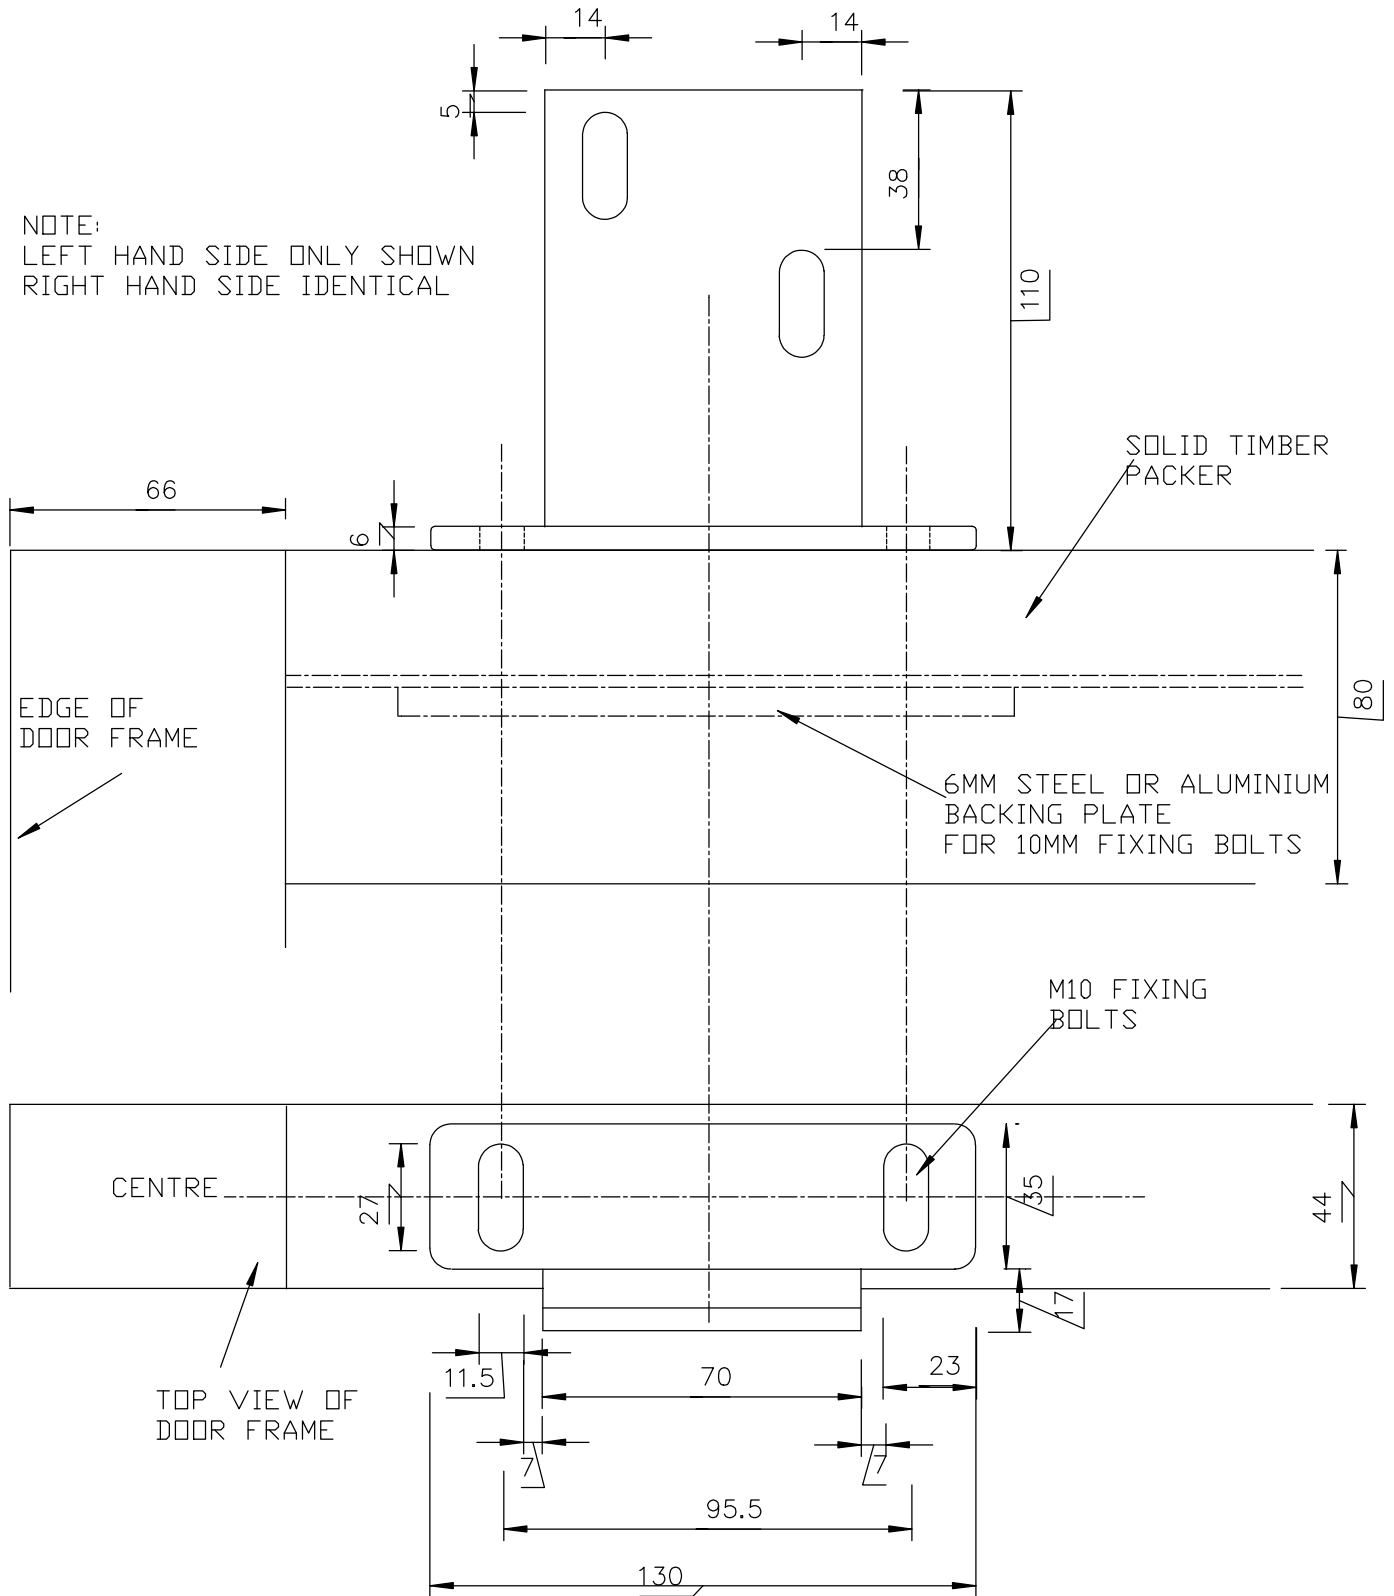

NOTE:
LEFT HAND SIDE ONLY SHOWN
RIGHT HAND SIDE IDENTICAL

FRAMED DOOR PANEL FIXINGS

Always refer to website for current drawing

Rubek Automatic Doors
Unit 2, 79 Achievement Way
Wangara, WA, 6065
Tel (08) 9302 3200
Fax (08) 9302 3400
Web www.rubek.com.au
email sales@rubek.com.au
Copyright Rubek Industries 1994-2016

Date
18-12-2014

Scale
N/A

Drawn by
TJD

Sheet
10F1

Checked by
RVS

File name
RBK34