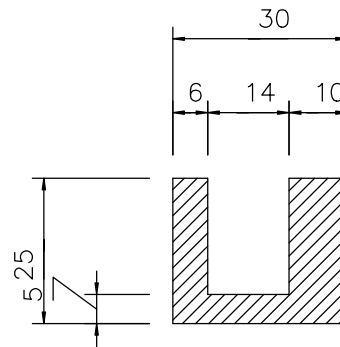

FG1
TO SUIT ALUMINIUM
FRAMED DOORS

FG32
TO SUIT DORMA BOTTOMRAIL
WHITE NYLON

FG12
TO SUIT 12mm TOUGHENED GLASS
BLACK OR WHITE NYLON
ALL NYLON GUIDES ARE
120mm LONG

FG34
TO SUIT CASMA BOTTOMRAIL
WHITE NYLON

Date
14-11-2007

Scale
N/A

Drawn by
TJD

Sheet
10F1

Checked by
RVS

File name
RBK10