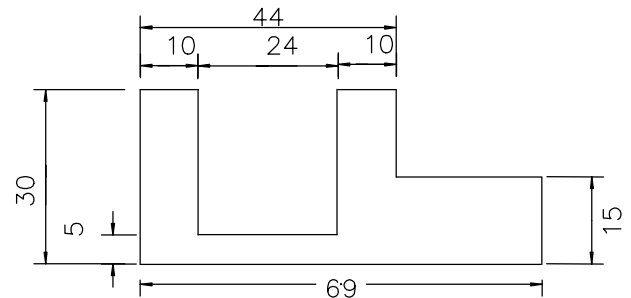

FG1  
TO SUIT ALUMINIUM  
FRAMED DOORS

ALL NYLON GUIDES ARE  
100mm LONG

FG32  
TO SUIT DORMA BOTTOM RAIL  
WHITE NYLON

FG34  
TO SUIT CASMA BOTTOMRAIL  
WHITE NYLON

FG12  
TO SUIT 12mm TOUGHENED GLASS  
BLACK OR WHITE NYLON

FG12ext  
TO SUIT 12mm GLASS  
BLACK OR WHITE NYLON

FG15ext  
TO SUIT 15mm GLASS  
BLACK OR WHITE NYLON

FG18ext  
TO SUIT 18mm GLASS  
BLACK OR WHITE NYLON

**ACCESSORIES : FLOOR GUIDES**

Always refer to website for current drawing