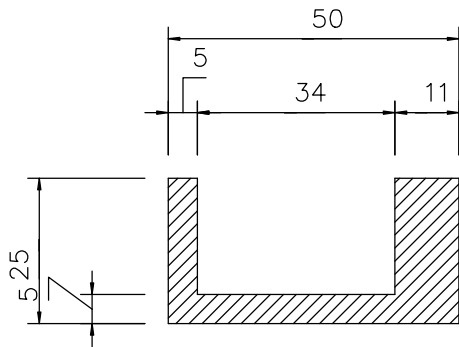

FG1
TO SUIT ALUMINIUM
FRAMED DOORS

FG32
TO SUIT DORMA BOTTOMRAIL
WHITE NYLON

FG12
TO SUIT 12mm TOUGHENED GLASS
BLACK OR WHITE NYLON
ALL NYLON GUIDES ARE
120mm LONG

FG34
TO SUIT CASMA BOTTOMRAIL
WHITE NYLON

Date
14-11-2007

Scale
N/A

Drawn by
TJD

Sheet
10F1

Checked by
RVS

File name
RBK10