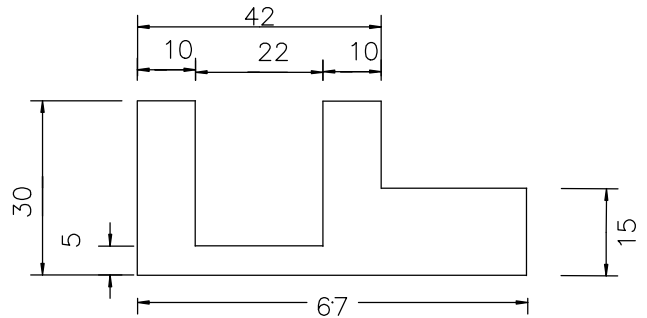

FG1  
TO SUIT ALUMINIUM  
FRAMED DOORS

ALL NYLON GUIDES ARE  
100mm LONG

FG32  
TO SUIT DORMA BOTTOM RAIL  
WHITE NYLON

FG34  
TO SUIT CASMA BOTTOMRAIL  
WHITE NYLON

FG12  
TO SUIT 12mm TOUGHENED GLASS  
BLACK OR WHITE NYLON

FG12ext  
TO SUIT 12mm GLASS  
BLACK OR WHITE NYLON

FG15ext  
TO SUIT 15mm GLASS  
BLACK OR WHITE NYLON

FG18ext  
TO SUIT 18mm GLASS  
BLACK OR WHITE NYLON

**ACCESSORIES : FLOOR GUIDES**

Always refer to website for current drawing