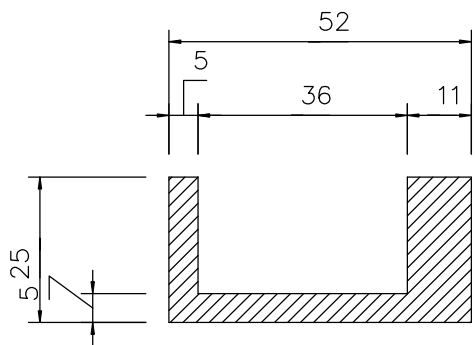

FG1
TO SUIT ALUMINIUM
FRAMED DOORS

FG32
TO SUIT DORMA BOTTOMRAIL
WHITE NYLON

FG12
TO SUIT 12mm TOUGHENED GLASS
BLACK OR WHITE NYLON
ALL NYLON GUIDES ARE
120mm LONG

FG34
TO SUIT CASMA BOTTOMRAIL
WHITE NYLON

Date
14-11-2007

Scale
N/A

Drawn by
TJD

Sheet
10F1

Checked by
RVS

File name
RBK10