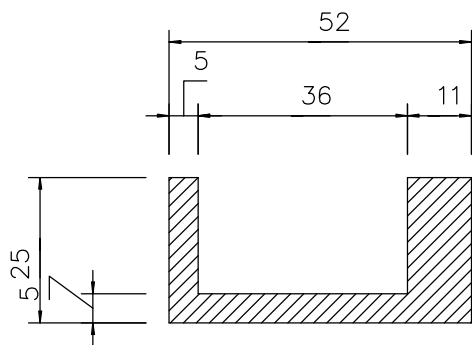

FG1
TO SUIT ALUMINIUM
FRAMED DOORS

FG32
TO SUIT DORMA BOTTOM RAIL
WHITE NYLON

FG12
TO SUIT 12mm TOUGHENED GLASS
BLACK OR WHITE NYLON
ALL NYLON GUIDES ARE
120mm LONG

FG34
TO SUIT CASMA BOTTOMRAIL
WHITE NYLON

Date
14-11-2007

Scale
N/A

Drawn by
TJD

Sheet
10F1

Checked by
RVS

File name
RBK10