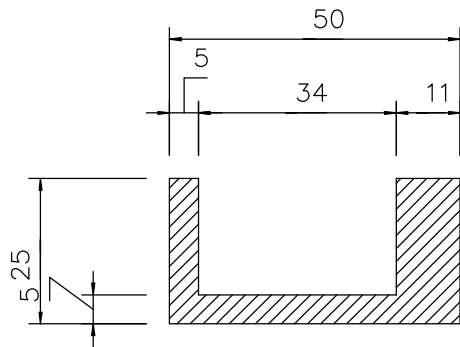

FG1
TO SUIT ALUMINIUM
FRAMED DOORS

FG32
TO SUIT DORMA BOTTOM RAIL
WHITE NYLON

FG12
TO SUIT 12mm TOUGHENED GLASS
BLACK OR WHITE NYLON
ALL NYLON GUIDES ARE
120mm LONG

FG34
TO SUIT CASMA BOTTOMRAIL
WHITE NYLON

Date
14-11-2007

Scale
N/A

Drawn by
TJD

Sheet
10F1

Checked by
RVS

File name
RBK10