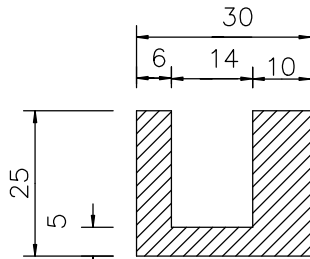

FG1  
TO SUIT ALUMINIUM  
FRAMED DOORS

ALL NYLON GUIDES ARE  
100mm LONG

FG32  
TO SUIT DORMA BOTTOM RAIL  
WHITE NYLON

FG34  
TO SUIT CASMA BOTTOMRAIL  
WHITE NYLON

FG12  
TO SUIT 12mm TOUGHENED GLASS  
BLACK OR WHITE NYLON

FG12ext  
TO SUIT 12mm GLASS  
BLACK OR WHITE NYLON

FG15ext  
TO SUIT 15mm GLASS  
BLACK OR WHITE NYLON

FG18ext  
TO SUIT 18mm GLASS  
BLACK OR WHITE NYLON

**ACCESSORIES : FLOOR GUIDES**

Always refer to website for current drawing