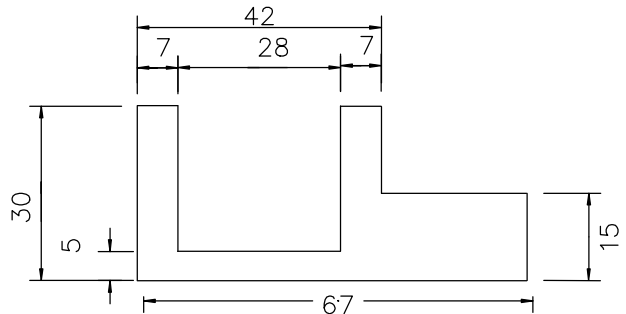

FG1  
TO SUIT ALUMINIUM  
FRAMED DOORS

ALL NYLON GUIDES ARE  
100mm LONG

FG32  
TO SUIT DORMA BOTTOM RAIL  
WHITE NYLON

FG34  
TO SUIT CASMA BOTTOMRAIL  
WHITE NYLON

FG12  
TO SUIT 12mm TOUGHENED GLASS  
BLACK OR WHITE NYLON

FG12ext  
TO SUIT 12mm GLASS  
BLACK OR WHITE NYLON

FG15ext  
TO SUIT 15mm GLASS  
BLACK OR WHITE NYLON

FG18ext  
TO SUIT 18mm GLASS  
BLACK OR WHITE NYLON

**ACCESSORIES : FLOOR GUIDES**

Always refer to website for current drawing