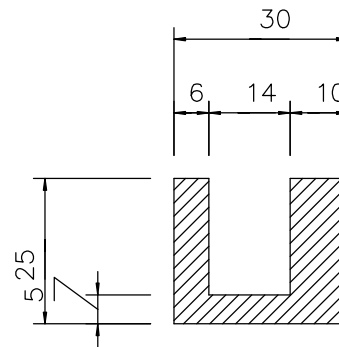

FG1
TO SUIT ALUMINIUM
FRAMED DOORS

FG32
TO SUIT DORMA BOTTOM RAIL
WHITE NYLON

FG12
TO SUIT 12mm TOUGHENED GLASS
BLACK OR WHITE NYLON
ALL NYLON GUIDES ARE
120mm LONG

FG34
TO SUIT CASMA BOTTOMRAIL
WHITE NYLON

Date
14-11-2007

Scale
N/A

Drawn by
TJD

Sheet
10F1

Checked by
RVS

File name
RBK10