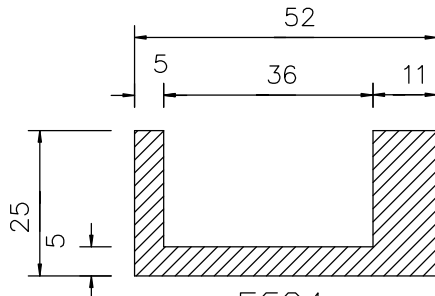

FG1  
TO SUIT ALUMINIUM  
FRAMED DOORS

ALL NYLON GUIDES ARE  
100mm LONG

FG32  
TO SUIT DORMA BOTTOM RAIL  
WHITE NYLON

FG34  
TO SUIT CASMA BOTTOMRAIL  
WHITE NYLON

FG12  
TO SUIT 12mm TOUGHENED GLASS  
BLACK OR WHITE NYLON

FG12ext  
TO SUIT 12mm GLASS  
BLACK OR WHITE NYLON

FG15ext  
TO SUIT 15mm GLASS  
BLACK OR WHITE NYLON

FG18ext  
TO SUIT 18mm GLASS  
BLACK OR WHITE NYLON

**ACCESSORIES : FLOOR GUIDES**

Always refer to website for current drawing