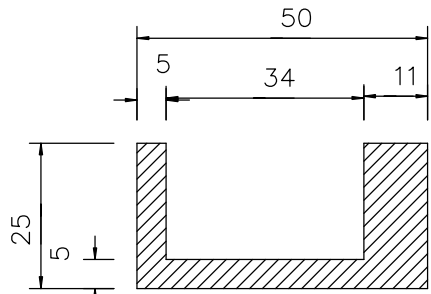

FG1  
TO SUIT ALUMINIUM  
FRAMED DOORS

ALL NYLON GUIDES ARE  
100mm LONG

FG32  
TO SUIT DORMA BOTTOM RAIL  
WHITE NYLON

FG34  
TO SUIT CASMA BOTTOMRAIL  
WHITE NYLON

FG12  
TO SUIT 12mm TOUGHENED GLASS  
BLACK OR WHITE NYLON

FG12ext  
TO SUIT 12mm GLASS  
BLACK OR WHITE NYLON

FG15ext  
TO SUIT 15mm GLASS  
BLACK OR WHITE NYLON

FG18ext  
TO SUIT 18mm GLASS  
BLACK OR WHITE NYLON

**ACCESSORIES : FLOOR GUIDES**

Always refer to website for current drawing